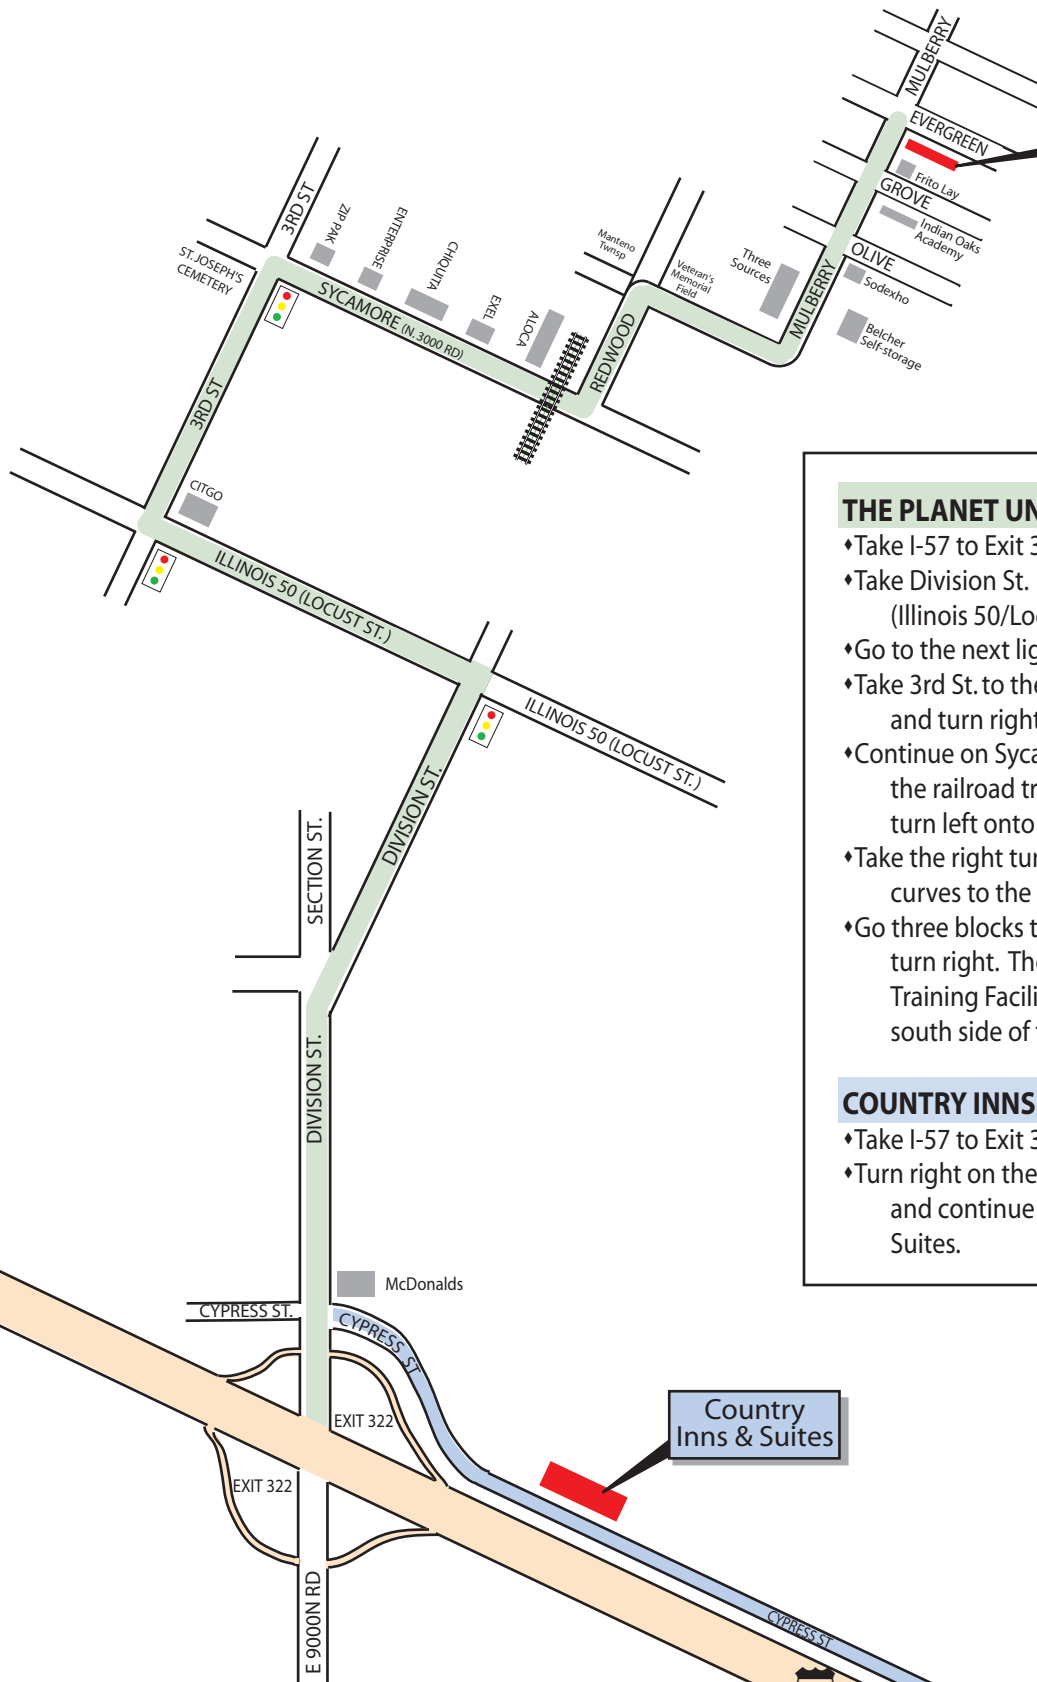

The Planet Underground Manteno, IL

The Planet Underground
Training Facility

THE PLANET UNDERGROUND

- ♦ Take I-57 to Exit 322 (Manteno).
- ♦ Take Division St. to 1st light (Illinois 50/Locust) and turn left.
- ♦ Go to the next light (3rd St.) and turn right.
- ♦ Take 3rd St. to the next light (Sycamore) and turn right.
- ♦ Continue on Sycamore about 1 mile. Cross the railroad tracks and immediately turn left onto Redwood St.
- ♦ Take the right turn and follow the road as it curves to the left (Mulberry St.).
- ♦ Go three blocks to Evergreen St. and turn right. The Planet Underground Training Facility is located on the south side of the street.

COUNTRY INNS & SUITES

- ♦ Take I-57 to Exit 322 (Manteno).
- ♦ Turn right on the first street (Cypress St.) and continue on to Country Inns & Suites.

Country
Inns & Suites

Staking U. is located at:

**Planet Underground
411 S. Evergreen St
Manteno, IL 60950**

Travel Notes:

- 1) Either O'Hare or Midway Airports work fine for travel to Staking U. It is approximately a one-hour drive from either airport.
- 2) Please call Monday AM if you have trouble finding the location of class. Our office phone number is 815-468-7814.
- 3) If you're at the Veterans' Home, you're just north of us. If you see Frito-Lay trucks, you're at our building—go to E side. Our entrance faces East, towards Evergreen Street.
- 4) Classes start each day @ 8:30 AM and end at 4:00 PM.
- 5) Lunches are provided.